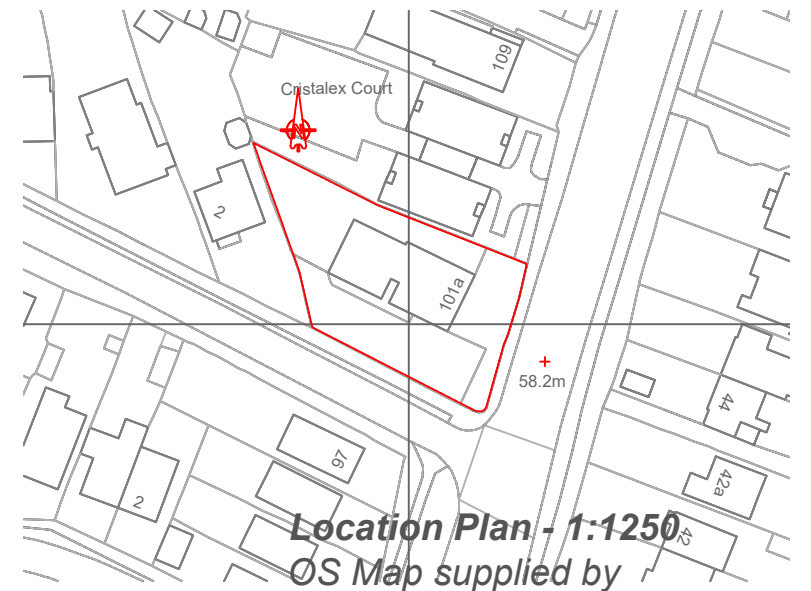

**Forest Grove House, 101A London Road, Cowplain,
Waterlooville, Hampshire, PO8 8BX**

**January 2021
Scales at A3 rev B**

GROUND FLOOR PLAN - 1:200

FIRST FLOOR PLAN - 1:200

SECOND FLOOR PLAN - 1:200

Location Plan - 1:1250
OS Map supplied by
Streetwise Maps Ltd
Licence No 100047474

Site Plan - 1:250

Scale 61:77