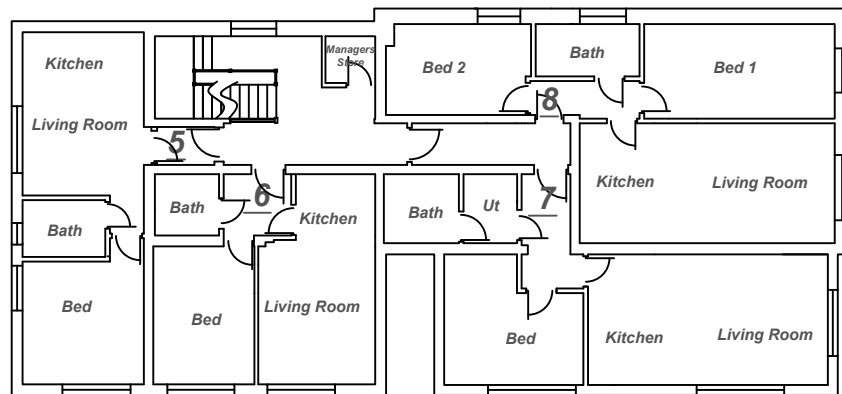

**Forest Grove House, 101A London Road, Cowplain,
Waterlooville, Hampshire, PO8 8BX**

**January 2021
Scales at A3 rev B**

GROUND FLOOR PLAN - 1:200

FIRST FLOOR PLAN - 1:200

SECOND FLOOR PLAN - 1:200

Location Plan - 1:1250
OS Map supplied by
Streetwise Maps Ltd
Licence No 100047474