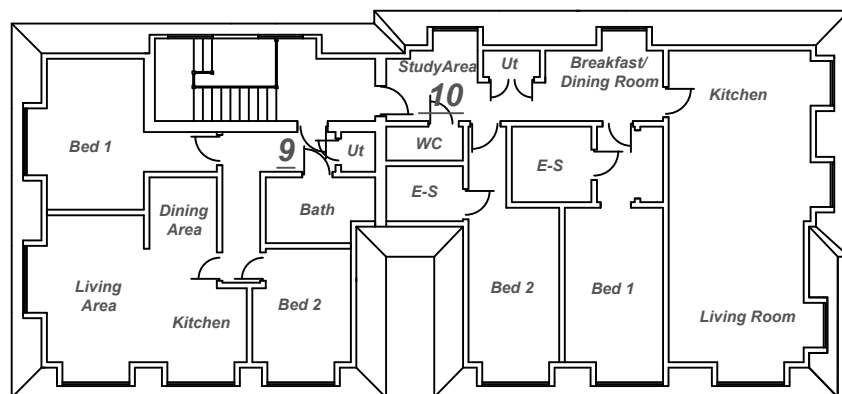

**Forest Grove House, 101A London Road, Cowplain,
Waterlooville, Hampshire, PO8 8BX**

**January 2021
Scales at A3 rev B**

GROUND FLOOR PLAN - 1:200

FIRST FLOOR PLAN - 1:200

SECOND FLOOR PLAN - 1:200

Location Plan - 1:1250
OS Map supplied by
Streetwise Maps Ltd
Licence No 100047474

Site Plan - 1:250

Scale 61:77