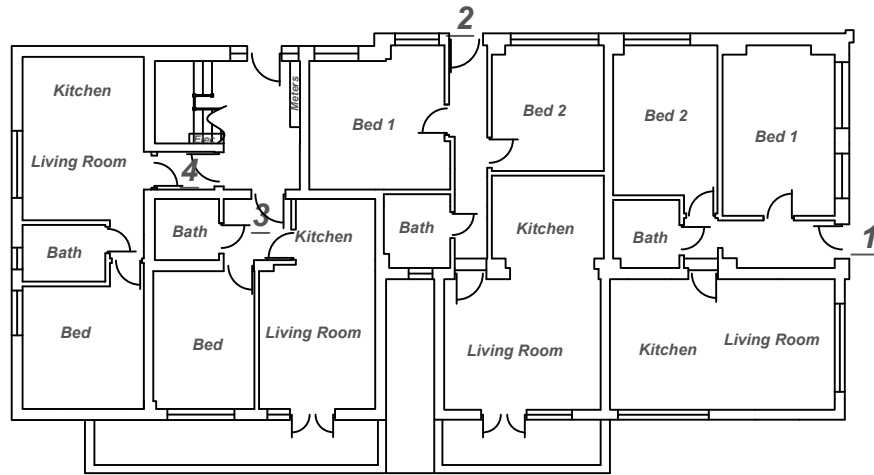

**Forest Grove House, 101A London Road, Cowplain,
Waterlooville, Hampshire, PO8 8BX**

**January 2021
Scales at A3 rev B**

GROUND FLOOR PLAN - 1:200

FIRST FLOOR PLAN - 1:200

SECOND FLOOR PLAN - 1:200

Location Plan - 1:1250
OS Map supplied by
Streetwise Maps Ltd
Licence No 100047474

Site Plan - 1:250

Scale 61:77