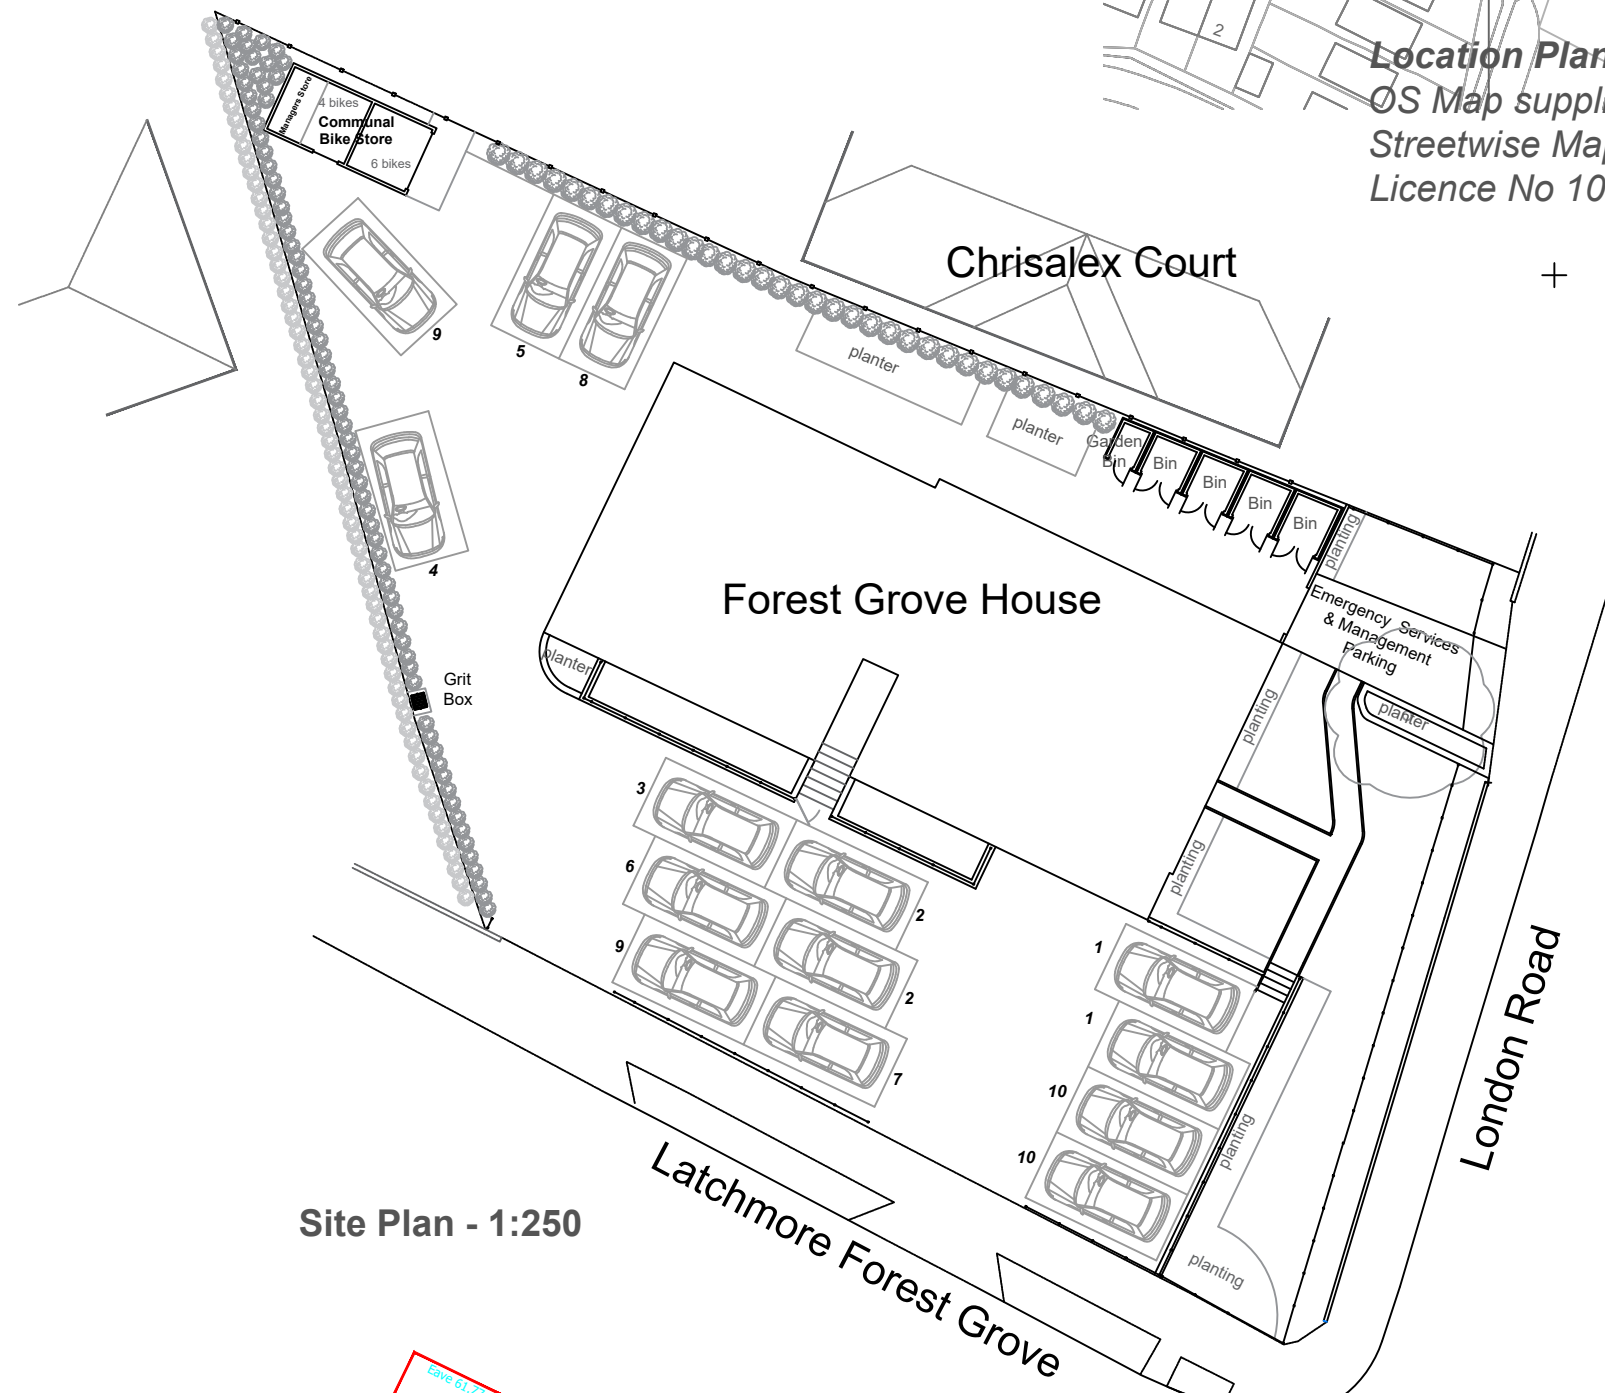

**Forest Grove House, 101A London Road, Cowplain,
Waterlooville, Hampshire, PO8 8BX**

**January 2021
Scales at A3 rev B**

GROUND FLOOR PLAN - 1:200

FIRST FLOOR PLAN - 1:200

SECOND FLOOR PLAN - 1:200

Location Plan - 1:1250
OS Map supplied by
Streetwise Maps Ltd
Licence No 100047474

Site Plan - 1:250

Scale 61:77